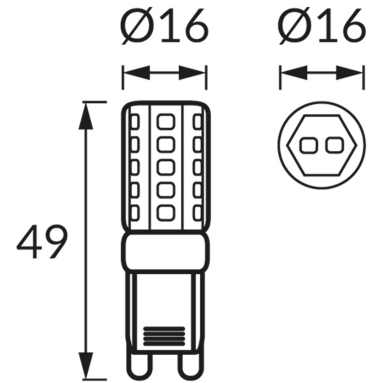

**PRODUCT INFORMATION SHEET**

**BASIC INFORMATION**

Product name:	<b>BOB SMD LED G9 4W CW</b>
Ideus index:	<b>03678</b>
EAN barcode:	<b>5901477336782</b>
Colour :	<b>Transparent</b>
Materials:	<b>Ceramics, polycarbonate PC</b>
Height:	<b>49 mm</b>
Width:	<b>16 mm</b>
Depth:	<b>16 mm</b>
Box packaging:	<b>500 pcs</b>

**PRODUCT PARAMETERS**

Power supply:	<b>230V 50Hz</b>
Power:	<b>4 W</b>
Lampholder type:	<b>G9</b>
	<b>Do not use with a mains dimmer</b>
Energy efficiency class:	<b>F</b>
Light colour:	<b>Cold white</b>
Luminous beam angle:	<b>320°</b>
Shelf life L70B50 in h:	<b>35 000 h</b>
Light source luminous flux for a reference colour temperature:	<b>426 lm</b>
Colour temperature:	<b>6500 K</b>
Colour rendering index Ra:	<b>83</b>
CE	<b>Declaration of conformity</b>