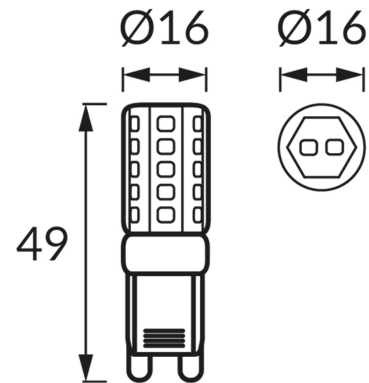

**PRODUCT INFORMATION SHEET****BASIC INFORMATION**

Product name:	<b>BOB SMD LED G9 4W NW</b>
Ideus index:	<b>03677</b>
EAN barcode:	<b>5901477336775</b>
Colour :	<b>Transparent</b>
Materials:	<b>Ceramics, polycarbonate PC</b>
Height:	<b>49 mm</b>
Width:	<b>16 mm</b>
Depth:	<b>16 mm</b>
Box packaging:	<b>500 pcs</b>

**PRODUCT PARAMETERS**

Power supply:	<b>230V 50Hz</b>
Power:	<b>4 W</b>
Lampholder type:	<b>G9</b>
	<b>Do not use with a mains dimmer</b>
Energy efficiency class:	<b>F</b>
Light colour:	<b>Neutral white</b>
Luminous beam angle:	<b>320°</b>
Shelf life L70B50 in h:	<b>35 000 h</b>
Light source luminous flux for a reference colour temperature:	<b>412 lm</b>
Colour temperature:	<b>4000 K</b>
Colour rendering index Ra:	<b>83</b>
CE	<b>Declaration of conformity</b>