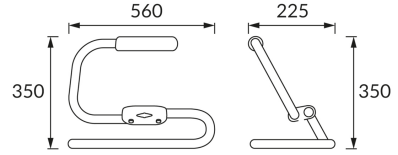

## BASIC INFORMATION

Product name:	<b>BAZA 35</b>
Ideus index:	<b>03670</b>
EAN barcode:	<b>5901477336706</b>
Colour :	<b>Yellow</b>
Materials:	<b>Steel sheet, plastic</b>
Height:	<b>350 mm</b>
Width:	<b>560 mm</b>
Depth:	<b>225 mm</b>
Box packaging:	<b>20 pcs</b>