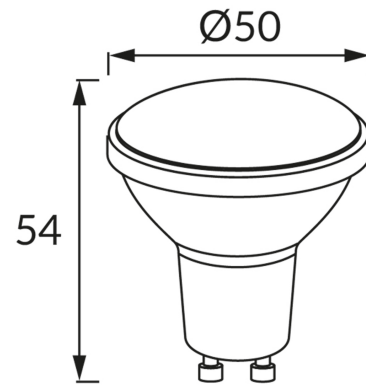

**PRODUCT INFORMATION SHEET****BASIC INFORMATION**

Product name:	<b>LARA LED GU10 6W NW</b>
Ideus index:	<b>03668</b>
EAN barcode:	<b>5901477336683</b>
Colour :	<b>White</b>
Materials:	<b>Polycarbonate PC, aluminium</b>
Height:	<b>54 mm</b>
Width:	<b>50 mm</b>
Depth:	<b>50 mm</b>
Box packaging:	<b>200 pcs</b>

**PRODUCT PARAMETERS**

Power supply:	<b>230V 50Hz</b>
Power:	<b>6 W</b>
Lampholder type:	<b>GU10</b>
	<b>Do not use with a mains dimmer</b>
Energy efficiency class:	<b>E</b>
Light colour:	<b>Neutral white</b>
Luminous beam angle:	<b>100°</b>
Shelf life L70B50 in h:	<b>35 000 h</b>
Light source luminous flux for a reference colour temperature:	<b>620 lm</b>
Colour temperature:	<b>4000 K</b>
Colour rendering index Ra:	<b>81</b>
Displacement factor (DF, cos φ1):	<b>0.510</b>
CE	<b>Declaration of conformity</b>