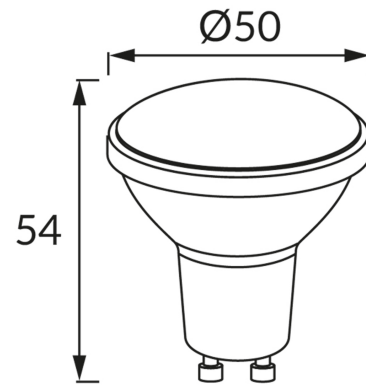

PRODUCT INFORMATION SHEET**BASIC INFORMATION**

Product name:	LARA LED GU10 4W NW
Ideus index:	03667
EAN barcode:	5901477336676
Colour :	White
Materials:	Polycarbonate PC, aluminium
Height:	54 mm
Width:	50 mm
Depth:	50 mm
Box packaging:	200 pcs

PRODUCT PARAMETERS

Power supply:	230V 50Hz
Power:	4 W
Lampholder type:	GU10
	Do not use with a mains dimmer
Energy efficiency class:	E
Light colour:	Neutral white
Luminous beam angle:	100°
Shelf life L70B50 in h:	35 000 h
Light source luminous flux for a reference colour temperature:	420 lm
Colour temperature:	4000 K
Colour rendering index Ra:	81
Displacement factor (DF, cos φ1):	0.518
CE	Declaration of conformity