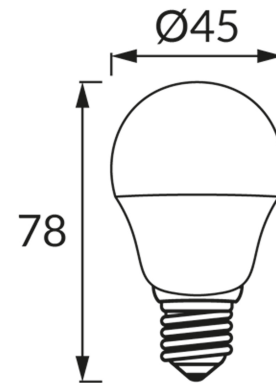

**PRODUCT INFORMATION SHEET****BASIC INFORMATION**

Product name:	<b>ULKE LED E27 6W NW</b>
Ideus index:	<b>03666</b>
EAN barcode:	<b>5901477336669</b>
Colour :	<b>White</b>
Materials:	<b>Polycarbonate PC, aluminium</b>
Height:	<b>78 mm</b>
Width:	<b>45 mm</b>
Depth:	<b>45 mm</b>
Box packaging:	<b>100 pcs</b>

**PRODUCT PARAMETERS**

Power supply:	<b>230V 50Hz</b>
Power:	<b>6 W</b>
Lampholder type:	<b>E27</b>
	<b>Do not use with a mains dimmer</b>
Energy efficiency class:	<b>F</b>
Light colour:	<b>Neutral white</b>
Luminous beam angle:	<b>160°</b>
Shelf life L70B50 in h:	<b>35 000 h</b>
Light source luminous flux for a reference colour temperature:	<b>590 lm</b>
Colour temperature:	<b>4100 K</b>
Colour rendering index Ra:	<b>81</b>
Displacement factor (DF, cos φ1):	<b>0.502</b>
CE	<b>Declaration of conformity</b>