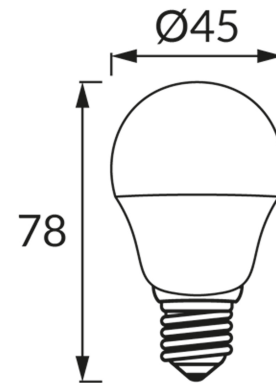

PRODUCT INFORMATION SHEET**BASIC INFORMATION**

Product name:	ULKE LED E27 4W NW
Ideus index:	03665
EAN barcode:	5901477336652
Colour :	White
Materials:	Polycarbonate PC, aluminium
Height:	78 mm
Width:	45 mm
Depth:	45 mm
Box packaging:	100 pcs

PRODUCT PARAMETERS

Power supply:	230V 50Hz
Power:	4 W
Lampholder type:	E27
	Do not use with a mains dimmer
Energy efficiency class:	F
Light colour:	Neutral white
Luminous beam angle:	160°
Shelf life L70B50 in h:	35 000 h
Light source luminous flux for a reference colour temperature:	420 lm
Colour temperature:	3900 K
Colour rendering index Ra:	81
CE	Declaration of conformity