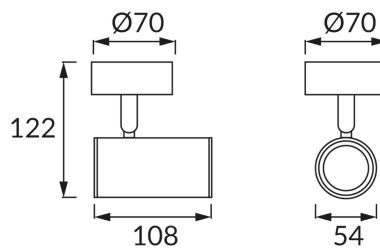

PRODUCT INFORMATION SHEET

BASIC INFORMATION

Product name:	MEGAN SPT GU10 BLACK
Ideus index:	03656
EAN barcode:	5901477336560
Colour :	Black
Materials:	Aluminium
Height:	122 mm
Width:	70 mm
Depth:	108 mm
Box packaging:	30 pcs

PRODUCT PARAMETERS

Power supply:	220-240V 50/60Hz
Power:	max 35 W
Lampholder type:	GU10
Dedicated light source:	LED
	Possibility of light source replacement
Product offer the possibility of adjusting the illumination direction:	Yes
Electric shock protection class:	1
Degree of protection provided against intrusion dust, accidental contact and water:	IP20
	For indoor use
CE	Declaration of conformity