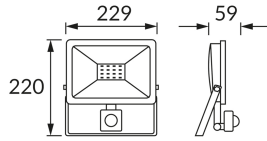

PRODUCT INFORMATION SHEET

Replaceability of light sources and/or control gears without product permanent damage

BASIC INFORMATION

Product name:	KROMA LED S 50W GREY NW
Ideus index:	03607
EAN barcode:	5901477336072
Colour :	Grey
Materials:	Aluminium alloy cast, glass, plastic
Height:	220 mm
Width:	229 mm
Depth:	59 mm
Box packaging:	20 pcs

PRODUCT PARAMETERS

Power supply:	230V 50Hz
Power:	50 W
Dedicated light source:	SMD LED, in set
	Non-replaceable light source
	Do not use with a mains dimmer
Light colour:	Neutral white
Luminous beam angle:	115°
Shelf life L70B50 in h:	35 000 h
Product offer the possibility of adjusting the illumination direction:	Yes
Light source luminous flux for a reference colour temperature:	4 420 lm
Colour temperature:	4200 K
Colour rendering index Ra:	81
Electric shock protection class:	1
Degree of protection provided against intrusion dust, accidental contact and water:	IP65
	For indoor or outdoor use
Displacement factor (DF, cos φ1):	0.912
CE	Declaration of conformity