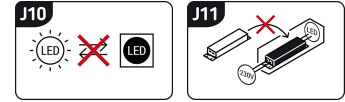

PRODUCT INFORMATION SHEET

Replaceability of light sources and/or control gears without product permanent damage

BASIC INFORMATION

Product name:	KROMA LED S 50W GREY NW
Ideus index:	03607
EAN barcode:	5901477336072
Colour :	Grey
Materials:	Aluminium alloy cast, glass, plastic
Height:	220 mm
Width:	229 mm
Depth:	59 mm
Box packaging:	20 pcs

REMARKS

- with PIR movement sensor
- possibility of setting ambient lighting intensity (20-2000 lx) at which the device operates
- movement sensor operating angle 30°/120° (V/H)
- motion detection range < 8 m (< 24°C)
- lighting time regulation between 5 s and 8 min

PRODUCT PARAMETERS

Power supply:	230V 50Hz
Power:	50 W
Dedicated light source:	SMD LED, in set
	Non-replaceable light source
	Do not use with a mains dimmer
Light colour:	Neutral white
Luminous beam angle:	115°
Shelf life L70B50 in h:	35 000 h
Product offer the possibility of adjusting the illumination direction:	Yes
Light source luminous flux for a reference colour temperature:	4 420 lm
Colour temperature:	4200 K
Colour rendering index Ra:	81
Electric shock protection class:	1
Degree of protection provided against intrusion dust, accidental contact and water:	IP65
	For indoor or outdoor use
Displacement factor (DF, cos φ1):	0.912
CE	Declaration of conformity