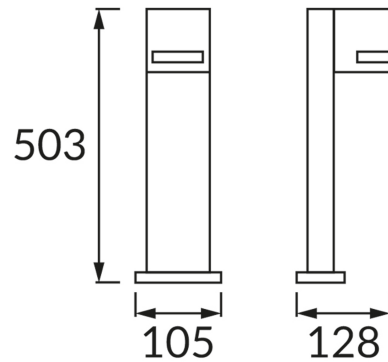

PRODUCT INFORMATION SHEET

BASIC INFORMATION

Product name:	FOREST 50 GU10 D
Ideus index:	03604
EAN barcode:	5901477336041
Colour :	Black
Materials:	Aluminium alloy cast, glass
Height:	503 mm
Width:	105 mm
Depth:	128 mm
Box packaging:	6 pcs

PRODUCT PARAMETERS

Power supply:	220-240V 50/60Hz
Power:	max 35 W
Lampholder type:	GU10
Dedicated light source:	LED
	Possibility of light source replacement
Product offer the possibility of adjusting the illumination direction:	No
Electric shock protection class:	1
Degree of protection provided against intrusion dust, accidental contact and water:	IP54
	For indoor or outdoor use
CE	Declaration of conformity