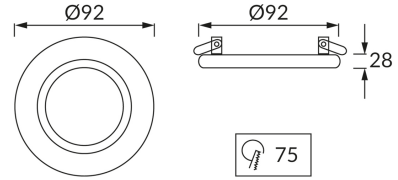

PRODUCT INFORMATION SHEET

BASIC INFORMATION

Product name:	ALUM C BLACK/CHROME
Ideus index:	03589
EAN barcode:	5901477335891
Colour :	Black/chrome
Materials:	Aluminium
Height:	28 mm
Width:	92 mm
Depth:	92 mm
Box packaging:	100 pcs

PRODUCT PARAMETERS

Power supply:	220-240V 50/60Hz
Power:	max 50 W
Lampholder type:	GU10
Dedicated light source:	LED
	Possibility of light source replacement
Product offer the possibility of adjusting the illumination direction:	Yes
Electric shock protection class:	2
Degree of protection provided against intrusion dust, accidental contact and water:	IP20
	For indoor use
CE	Declaration of conformity