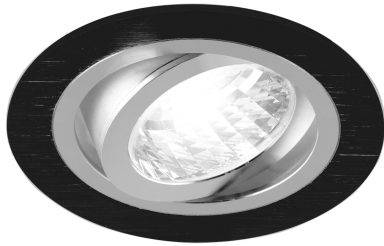

PRODUCT INFORMATION SHEET

BASIC INFORMATION

Product name:	ALUM C BLACK/CHROME
Ideus index:	03589
EAN barcode:	5901477335891
Colour :	Black/chrome
Materials:	Aluminium
Height:	28 mm
Width:	92 mm
Depth:	92 mm
Box packaging:	100 pcs

PRODUCT PARAMETERS

Power supply:	220-240V 50/60Hz
Power:	max 50 W
Lampholder type:	GU10
Dedicated light source:	LED
	Possibility of light source replacement
Product offer the possibility of adjusting the illumination direction:	Yes
Electric shock protection class:	2
Degree of protection provided against intrusion dust, accidental contact and water:	IP20
	For indoor use
CE	Declaration of conformity