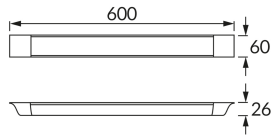

PRODUCT INFORMATION SHEET