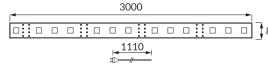

PRODUCT INFORMATION SHEET