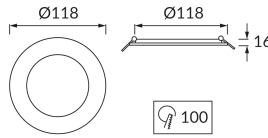

**PRODUCT INFORMATION SHEET**

Replaceability of light sources and/or control gears without product permanent damage

**BASIC INFORMATION**

Product name:	<b>SLIM IRON LED C 6W NW</b>
Ideus index:	<b>03541</b>
EAN barcode:	<b>5901477335419</b>
Colour :	<b>White</b>
Materials:	<b>Steel sheet, plastic</b>
Height:	<b>16 mm</b>
Width:	<b>118 mm</b>
Depth:	<b>118 mm</b>
Box packaging:	<b>60 pcs</b>

**PRODUCT PARAMETERS**

Power supply:	<b>230V 50Hz</b>
Power:	<b>6 W</b>
Dedicated light source:	<b>SMD LED, in set</b>
	<b>Non-replaceable light source</b>
	<b>Do not use with a mains dimmer</b>
Luminaire luminous flux:	<b>340 lm</b>
Light colour:	<b>Neutral white</b>
Luminous beam angle:	<b>120°</b>
Shelf life L70B50 in h:	<b>35 000 h</b>
Product offer the possibility of adjusting the illumination direction:	<b>No</b>
Light source luminous flux for a reference colour temperature:	<b>530 lm</b>
Colour temperature:	<b>4200 K</b>
Colour rendering index Ra:	<b>80</b>
Electric shock protection class:	<b>2</b>
Degree of protection provided against intrusion dust, accidental contact and water:	<b>IP20</b>
	<b>For indoor use</b>
Displacement factor (DF, cos φ1):	<b>0.532</b>
CE	<b>Declaration of conformity</b>