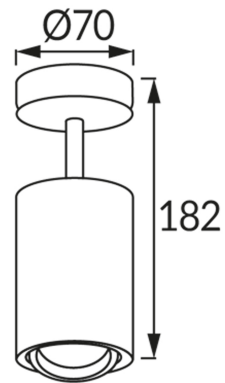

**PRODUCT INFORMATION SHEET****BASIC INFORMATION**

Product name:	<b>BEMOL SPT GU10 WHITE</b>
Ideus index:	<b>03538</b>
EAN barcode:	<b>5901477335389</b>
Colour :	<b>White</b>
Materials:	<b>Aluminium, plastic</b>
Height:	<b>182 mm</b>
Width:	<b>70 mm</b>
Depth:	<b>70 mm</b>
Box packaging:	<b>30 pcs</b>

**PRODUCT PARAMETERS**

Power supply:	<b>220-240V 50/60Hz</b>
Power:	<b>max 35 W</b>
Lampholder type:	<b>GU10</b>
Dedicated light source:	<b>LED</b>
	<b>Possibility of light source replacement</b>
Product offer the possibility of adjusting the illumination direction:	<b>Yes</b>
Electric shock protection class:	<b>1</b>
Degree of protection provided against intrusion dust, accidental contact and water:	<b>IP20</b>
	<b>For indoor use</b>
CE	<b>Declaration of conformity</b>