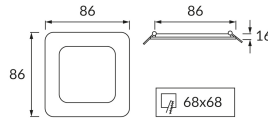

**PRODUCT INFORMATION SHEET**

Replaceability of light sources and/or control gears without product permanent damage

**BASIC INFORMATION**

Product name:	<b>SLIM IRON LED D 3W NW</b>
Ideus index:	<b>03536</b>
EAN barcode:	<b>5901477335365</b>
Colour :	<b>White</b>
Materials:	<b>Steel sheet, plastic</b>
Height:	<b>16 mm</b>
Width:	<b>86 mm</b>
Depth:	<b>86 mm</b>
Box packaging:	<b>60 pcs</b>

**PRODUCT PARAMETERS**

Power supply:	<b>230V 50Hz</b>
Power:	<b>3 W</b>
Dedicated light source:	<b>SMD LED, in set</b>
	<b>Non-replaceable light source</b>
	<b>Do not use with a mains dimmer</b>
Luminaire luminous flux:	<b>140 lm</b>
Light colour:	<b>Neutral white</b>
Luminous beam angle:	<b>120°</b>
Shelf life L70B50 in h:	<b>35 000 h</b>
Product offer the possibility of adjusting the illumination direction:	<b>No</b>
Light source luminous flux for a reference colour temperature:	<b>290 lm</b>
Colour temperature:	<b>4200 K</b>
Colour rendering index Ra:	<b>80</b>
Electric shock protection class:	<b>2</b>
Degree of protection provided against intrusion dust, accidental contact and water:	<b>IP20</b>
	<b>For indoor use</b>
CE	<b>Declaration of conformity</b>