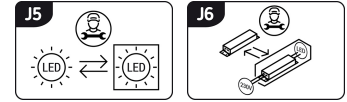

PRODUCT INFORMATION SHEET

Replaceability of light sources and/or control gears without product permanent damage

BASIC INFORMATION

Product name:	SLIM IRON LED C 3W NW
Ideus index:	03535
EAN barcode:	5901477335358
Colour :	White
Materials:	Steel sheet, plastic
Height:	16 mm
Width:	86 mm
Depth:	86 mm
Box packaging:	60 pcs

PRODUCT PARAMETERS

Power supply:	230V 50Hz
Power:	3 W
Dedicated light source:	SMD LED, in set
	Non-replaceable light source
	Do not use with a mains dimmer
Luminaire luminous flux:	140 lm
Light colour:	Neutral white
Luminous beam angle:	120°
Shelf life L70B50 in h:	35 000 h
Product offer the possibility of adjusting the illumination direction:	No
Light source luminous flux for a reference colour temperature:	290 lm
Colour temperature:	4200 K
Colour rendering index Ra:	80
Electric shock protection class:	2
Degree of protection provided against intrusion dust, accidental contact and water:	IP20
	For indoor use
CE	Declaration of conformity