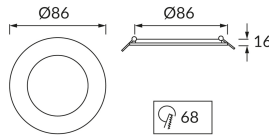

PRODUCT INFORMATION SHEET

Replaceability of light sources and/or control gears without product permanent damage

BASIC INFORMATION

Product name:	SLIM IRON LED C 3W NW
Ideus index:	03535
EAN barcode:	5901477335358
Colour :	White
Materials:	Steel sheet, plastic
Height:	16 mm
Width:	86 mm
Depth:	86 mm
Box packaging:	60 pcs

PRODUCT PARAMETERS

Power supply:	230V 50Hz
Power:	3 W
Dedicated light source:	SMD LED, in set
	Non-replaceable light source
	Do not use with a mains dimmer
Luminaire luminous flux:	140 lm
Light colour:	Neutral white
Luminous beam angle:	120°
Shelf life L70B50 in h:	35 000 h
Product offer the possibility of adjusting the illumination direction:	No
Light source luminous flux for a reference colour temperature:	290 lm
Colour temperature:	4200 K
Colour rendering index Ra:	80
Electric shock protection class:	2
Degree of protection provided against intrusion dust, accidental contact and water:	IP20
	For indoor use
CE	Declaration of conformity