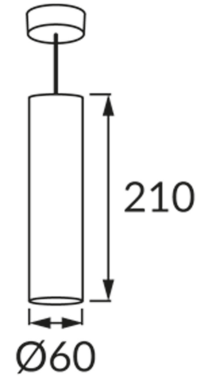

PRODUCT INFORMATION SHEET

BASIC INFORMATION

Product name:	WESPA GU10 BLACK
Ideus index:	03499
EAN barcode:	5901477334993
Colour :	Black
Materials:	Steel sheet, plastic
Height:	1100 mm
Width:	60 mm
Depth:	60 mm
Box packaging:	30 pcs

REMARKS

Cable 80 cm long

PRODUCT PARAMETERS

Power supply:	220-240V 50/60Hz
Power:	max 50 W
Lampholder type:	GU10
Dedicated light source:	LED
	Possibility of light source replacement
Product offer the possibility of adjusting the illumination direction:	No
Electric shock protection class:	1
Degree of protection provided against intrusion dust, accidental contact and water:	IP20
	For indoor use
CE	Declaration of conformity