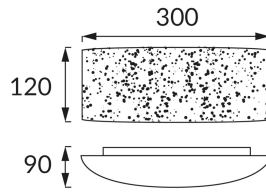

PRODUCT INFORMATION SHEET

Replaceability of light sources and/or control gears without product permanent damage

BASIC INFORMATION

Product name:	MIGO LED 5W WHITE NW
Ideus index:	03285
EAN barcode:	5901477332852
Colour :	White
Materials:	Steel sheet
Height:	120 mm
Width:	300 mm
Depth:	90 mm
Box packaging:	12 pcs

PRODUCT PARAMETERS

Power supply:	230V 50Hz
Power:	5 W
Dedicated light source:	SMD LED, in set
	Non-replaceable light source
	Do not use with a mains dimmer
Luminaire luminous flux:	400 lm
Light colour:	Neutral white
Luminous beam angle:	140°
Shelf life L70B50 in h:	35 000 h
Product offer the possibility of adjusting the illumination direction:	No
Light source luminous flux for a reference colour temperature:	440 lm
Colour temperature:	4300 K
Colour rendering index Ra:	80
Electric shock protection class:	1
Degree of protection provided against intrusion dust, accidental contact and water:	IP20
	For indoor use
Displacement factor (DF, cos φ1):	0.501
CE	Declaration of conformity