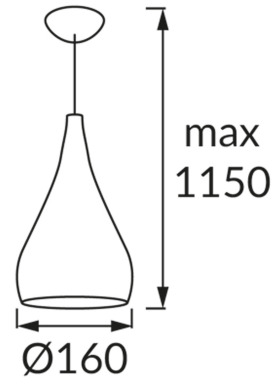

**PRODUCT INFORMATION SHEET**

**BASIC INFORMATION**

Product name:	<b>JUSTA WHITE</b>
Ideus index:	<b>03265</b>
EAN barcode:	<b>5901477332654</b>
Colour :	<b>White</b>
Materials:	<b>Steel sheet, plastic</b>
Height:	<b>1150 mm</b>
Width:	<b>160 mm</b>
Depth:	<b>160 mm</b>
Box packaging:	<b>20 pcs</b>

**REMARKS**

<b>Cable 90 cm long</b>
-------------------------

**PRODUCT PARAMETERS**

Power supply:	<b>220-240V 50/60Hz</b>
Power:	<b>max 42 W</b>
Lampholder type:	<b>E27</b>
Dedicated light source:	<b>Compact fluorescent lamp/LED</b>
	<b>Possibility of light source replacement</b>
Product offer the possibility of adjusting the illumination direction:	<b>No</b>
Electric shock protection class:	<b>1</b>
Degree of protection provided against intrusion dust, accidental contact and water:	<b>IP20</b>
	<b>For indoor use</b>
CE	<b>Declaration of conformity</b>