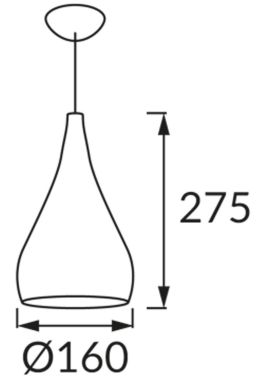

PRODUCT INFORMATION SHEET

BASIC INFORMATION

Product name:	JUSTA BLACK
Ideus index:	03264
EAN barcode:	5901477332647
Colour :	Black
Materials:	Steel sheet, plastic
Height:	1150 mm
Width:	160 mm
Depth:	160 mm
Box packaging:	20 pcs

REMARKS

Cable 90 cm long

PRODUCT PARAMETERS

Power supply:	220-240V 50/60Hz
Power:	max 42 W
Lampholder type:	E27
Dedicated light source:	Compact fluorescent lamp/LED
	Possibility of light source replacement
Product offer the possibility of adjusting the illumination direction:	No
Electric shock protection class:	1
Degree of protection provided against intrusion dust, accidental contact and water:	IP20
	For indoor use
CE	Declaration of conformity