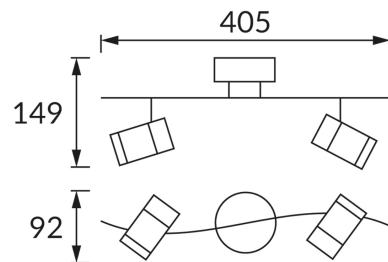

PRODUCT INFORMATION SHEET

BASIC INFORMATION

Product name:	OLAF GU10 2I
Ideus index:	03256
EAN barcode:	5901477332562
Colour :	Chrome/matt chrome
Materials:	Aluminium alloy cast
Height:	149 mm
Width:	405 mm
Depth:	92 mm
Box packaging:	12 pcs

REMARKS

GU10 LED 4W included (IDEUS code 03667)

PRODUCT PARAMETERS

Power supply:	220-240V 50/60Hz
Power:	2 x max 35 W
Lampholder type:	GU10
Dedicated light source:	LED, in set
	Possibility of light source replacement
	Do not use with a mains dimmer
Luminaire luminous flux:	760 lm
Light colour:	Neutral white
Luminous beam angle:	120°
Shelf life L70B50 in h:	35 000 h
Product offer the possibility of adjusting the illumination direction:	Yes
Light source luminous flux for a reference colour temperature:	2 x 380 lm
Colour temperature:	4000 K
Colour rendering index Ra:	80
Electric shock protection class:	1
Degree of protection provided against intrusion dust, accidental contact and water:	IP20
	For indoor use
CE	Declaration of conformity