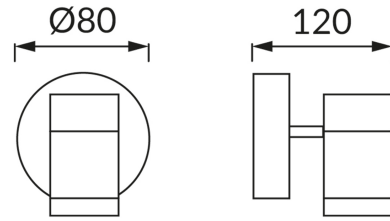

PRODUCT INFORMATION SHEET

BASIC INFORMATION

Product name:	OLAF GU10 1C
Ideus index:	03255
EAN barcode:	5901477332555
Colour :	Chrome/matt chrome
Materials:	Aluminium alloy cast
Height:	120 mm
Width:	80 mm
Depth:	80 mm
Box packaging:	24 pcs

REMARKS

GU10 LED 4W included (IDEUS code 03667)

PRODUCT PARAMETERS

Power supply:	220-240V 50/60Hz
Power:	max 35 W
Lampholder type:	GU10
Dedicated light source:	LED, in set
	Possibility of light source replacement
	Do not use with a mains dimmer
Luminaire luminous flux:	380 lm
Light colour:	Neutral white
Luminous beam angle:	120°
Shelf life L70B50 in h:	35 000 h
Product offer the possibility of adjusting the illumination direction:	Yes
Light source luminous flux for a reference colour temperature:	1 x 380 lm
Colour temperature:	4000 K
Colour rendering index Ra:	80
Electric shock protection class:	1
Degree of protection provided against intrusion dust, accidental contact and water:	IP20
	For indoor use
CE	Declaration of conformity