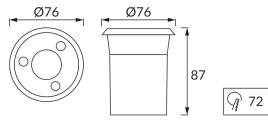

PRODUCT INFORMATION SHEET

Replaceability of light sources and/or control gears without product permanent damage

BASIC INFORMATION

Product name:	GAWRA LED C 6W NW
Ideus index:	03247
EAN barcode:	5901477332470
Colour :	Matt chrome
Materials:	Stainless steel, glass, plastic
Height:	87 mm
Width:	76 mm
Depth:	76 mm
Box packaging:	50 pcs

REMARKS

T=40°C

PRODUCT PARAMETERS

Power supply:	230V 50Hz
Power:	6 W
Dedicated light source:	SMD LED, in set
	Non-replaceable light source
	Do not use with a mains dimmer
Luminaire luminous flux:	400 lm
Light colour:	Neutral white
Luminous beam angle:	60°
Shelf life L70B50 in h:	35 000 h
Product offer the possibility of adjusting the illumination direction:	No
Light source luminous flux for a reference colour temperature:	470 lm
Colour temperature:	4200 K
Colour rendering index Ra:	81
Electric shock protection class:	1
Degree of protection provided against intrusion dust, accidental contact and water:	IP67
	For indoor or outdoor use
Displacement factor (DF, cos φ1):	0.505
CE	Declaration of conformity