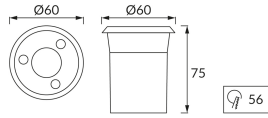

PRODUCT INFORMATION SHEET