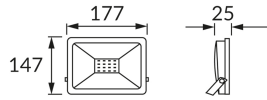

PRODUCT INFORMATION SHEET

Replaceability of light sources and/or control gears without product permanent damage

BASIC INFORMATION

Product name:	KROMA LED 30W GREY NW
Ideus index:	03234
EAN barcode:	5901477332340
Colour :	Grey
Materials:	Aluminium alloy cast, glass
Height:	147 mm
Width:	177 mm
Depth:	25 mm
Box packaging:	30 pcs

PRODUCT PARAMETERS

Power supply:	230V 50Hz
Power:	30 W
Dedicated light source:	SMD LED, in set
	Non-replaceable light source
	Do not use with a mains dimmer
Light colour:	Neutral white
Luminous beam angle:	115°
Shelf life L70B50 in h:	35 000 h
Product offer the possibility of adjusting the illumination direction:	Yes
Light source luminous flux for a reference colour temperature:	2 660 lm
Colour temperature:	4200 K
Colour rendering index Ra:	81
Electric shock protection class:	1
Degree of protection provided against intrusion dust, accidental contact and water:	IP65
	For indoor or outdoor use
Displacement factor (DF, cos φ1):	0.918
CE	Declaration of conformity