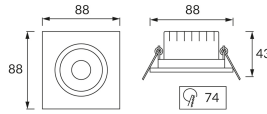

**PRODUCT INFORMATION SHEET**

Replaceability of light sources and/or control gears without product permanent damage

**BASIC INFORMATION**

Product name:	<b>MONI LED D 5W WW WHITE</b>
Ideus index:	<b>03230</b>
EAN barcode:	<b>5901477332302</b>
Colour :	<b>White</b>
Materials:	<b>Polycarbonate PC, ABS</b>
Height:	<b>43 mm</b>
Width:	<b>88 mm</b>
Depth:	<b>88 mm</b>
Box packaging:	<b>100 pcs</b>

**PRODUCT PARAMETERS**

Power supply:	<b>230V 50Hz</b>
Power:	<b>5 W</b>
Dedicated light source:	<b>SMD LED, in set</b>
	<b>Non-replaceable light source</b>
	<b>Do not use with a mains dimmer</b>
Luminaire luminous flux:	<b>400 lm</b>
Light colour:	<b>Warm white</b>
Luminous beam angle:	<b>38°</b>
Shelf life L70B50 in h:	<b>35 000 h</b>
Product offer the possibility of adjusting the illumination direction:	<b>Yes</b>
Light source luminous flux for a reference colour temperature:	<b>520 lm</b>
Colour temperature:	<b>3000 K</b>
Colour rendering index Ra:	<b>81</b>
Electric shock protection class:	<b>2</b>
Degree of protection provided against intrusion dust, accidental contact and water:	<b>IP20</b>
	<b>For indoor use</b>
Displacement factor (DF, cos φ1):	<b>0.508</b>
CE	<b>Declaration of conformity</b>