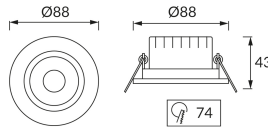

**PRODUCT INFORMATION SHEET**

Replaceability of light sources and/or control gears without product permanent damage

**BASIC INFORMATION**

Product name:	<b>MONI LED C 5W WW SILVER</b>
Ideus index:	<b>03227</b>
EAN barcode:	<b>5901477332272</b>
Colour :	<b>Silver</b>
Materials:	<b>Polycarbonate PC, ABS</b>
Height:	<b>43 mm</b>
Width:	<b>88 mm</b>
Depth:	<b>88 mm</b>
Box packaging:	<b>100 pcs</b>

**PRODUCT PARAMETERS**

Power supply:	<b>230V 50Hz</b>
Power:	<b>5 W</b>
Dedicated light source:	<b>SMD LED, in set</b>
	<b>Non-replaceable light source</b>
	<b>Do not use with a mains dimmer</b>
Luminaire luminous flux:	<b>400 lm</b>
Light colour:	<b>Warm white</b>
Luminous beam angle:	<b>38°</b>
Shelf life L70B50 in h:	<b>35 000 h</b>
Product offer the possibility of adjusting the illumination direction:	<b>Yes</b>
Light source luminous flux for a reference colour temperature:	<b>520 lm</b>
Colour temperature:	<b>3000 K</b>
Colour rendering index Ra:	<b>81</b>
Electric shock protection class:	<b>2</b>
Degree of protection provided against intrusion dust, accidental contact and water:	<b>IP20</b>
	<b>For indoor use</b>
Displacement factor (DF, cos φ1):	<b>0.508</b>
CE	<b>Declaration of conformity</b>