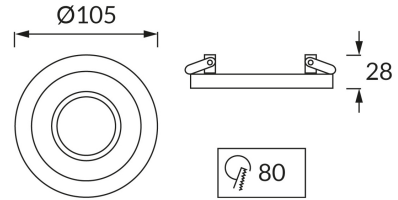

**PRODUCT INFORMATION SHEET**

**BASIC INFORMATION**

Product name:	<b>BORYS C SILVER/WHITE</b>
Ideus index:	<b>03225</b>
EAN barcode:	<b>5901477332258</b>
Colour :	<b>Silver/white</b>
Materials:	<b>Aluminium alloy cast, plastic</b>
Height:	<b>28 mm</b>
Width:	<b>105 mm</b>
Depth:	<b>105 mm</b>
Box packaging:	<b>100 pcs</b>

**PRODUCT PARAMETERS**

Power supply:	<b>220-240V 50/60Hz</b>
Power:	<b>max 20 W</b>
Lampholder type:	<b>GU10</b>
Dedicated light source:	<b>LED</b>
	<b>Possibility of light source replacement</b>
Product offer the possibility of adjusting the illumination direction:	<b>Yes</b>
Electric shock protection class:	<b>2</b>
Degree of protection provided against intrusion dust, accidental contact and water:	<b>IP20</b>
	<b>For indoor use</b>
CE	<b>Declaration of conformity</b>