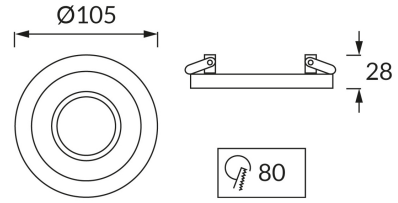

**PRODUCT INFORMATION SHEET**

**BASIC INFORMATION**

Product name:	<b>BORYS C SILVER/BLACK</b>
Ideus index:	<b>03223</b>
EAN barcode:	<b>5901477332234</b>
Colour :	<b>Silver/black</b>
Materials:	<b>Aluminium alloy cast, plastic</b>
Height:	<b>28 mm</b>
Width:	<b>105 mm</b>
Depth:	<b>105 mm</b>
Box packaging:	<b>100 pcs</b>

**PRODUCT PARAMETERS**

Power supply:	<b>220-240V 50/60Hz</b>
Power:	<b>max 20 W</b>
Lampholder type:	<b>GU10</b>
Dedicated light source:	<b>LED</b>
	<b>Possibility of light source replacement</b>
Product offer the possibility of adjusting the illumination direction:	<b>Yes</b>
Electric shock protection class:	<b>2</b>
Degree of protection provided against intrusion dust, accidental contact and water:	<b>IP20</b>
	<b>For indoor use</b>
CE	<b>Declaration of conformity</b>