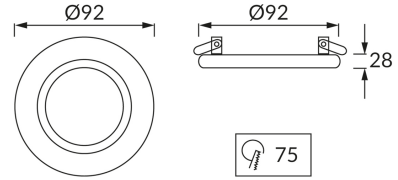

PRODUCT INFORMATION SHEET

BASIC INFORMATION

Product name:	ALUM C WHITE/CHROME
Ideus index:	03222
EAN barcode:	5901477332227
Colour :	White/chrome
Materials:	Aluminium
Height:	28 mm
Width:	92 mm
Depth:	92 mm
Box packaging:	100 pcs

PRODUCT PARAMETERS

Power supply:	220-240V 50/60Hz
Power:	max 50 W
Lampholder type:	GU10
Dedicated light source:	LED
	Possibility of light source replacement
Product offer the possibility of adjusting the illumination direction:	Yes
Electric shock protection class:	2
Degree of protection provided against intrusion dust, accidental contact and water:	IP20
	For indoor use
CE	Declaration of conformity