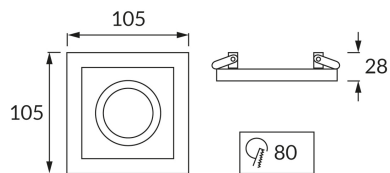

PRODUCT INFORMATION SHEET

BASIC INFORMATION

Product name:	BORYS D SILVER/SILVER
Ideus index:	03218
EAN barcode:	5901477332180
Colour :	Silver
Materials:	Aluminium alloy cast, plastic
Height:	28 mm
Width:	105 mm
Depth:	105 mm
Box packaging:	50 pcs

PRODUCT PARAMETERS

Power supply:	220-240V 50/60Hz
Power:	max 20 W
Lampholder type:	GU10
Dedicated light source:	LED
	Possibility of light source replacement
Product offer the possibility of adjusting the illumination direction:	Yes
Electric shock protection class:	2
Degree of protection provided against intrusion dust, accidental contact and water:	IP20
	For indoor use
CE	Declaration of conformity