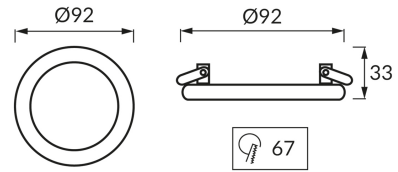

**PRODUCT INFORMATION SHEET**

**BASIC INFORMATION**

|                |                                    |
|----------------|------------------------------------|
| Product name:  | <b>VIKI C MAT CHROME</b>           |
| Ideus index:   | <b>03182</b>                       |
| EAN barcode:   | <b>5901477331824</b>               |
| Colour :       | <b>Matt chrome</b>                 |
| Materials:     | <b>Aluminium alloy cast, glass</b> |
| Height:        | <b>33 mm</b>                       |
| Width:         | <b>92 mm</b>                       |
| Depth:         | <b>92 mm</b>                       |
| Box packaging: | <b>50 pcs</b>                      |

**REMARKS**

For instaling in increased-humidity locations, e.g. bathrooms

**PRODUCT PARAMETERS**

|   |  |
|---|--|
| Power supply:   | <b>220-240V 50/60Hz</b>                        |
| Power:  | <b>max 35 W</b>                                |
| Lampholder type:  | <b>GU10</b>                                    |
| Dedicated light source:   | <b>LED</b>                                     |
|   | <b>Possibility of light source replacement</b> |
| Product offer the possibility of adjusting the illumination direction:              | <b>No</b>                                      |
| Electric shock protection class:  | <b>2</b>                                       |
| Degree of protection provided against intrusion dust, accidental contact and water: | <b>IP44</b>                                    |
|   | <b>For indoor use</b>                          |
| CE  | <b>Declaration of conformity</b>               |