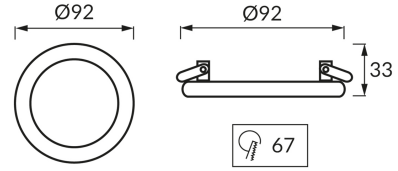

**PRODUCT INFORMATION SHEET**

**BASIC INFORMATION**

Product name:	<b>VIKI C CHROME</b>
Ideus index:	<b>03181</b>
EAN barcode:	<b>5901477331817</b>
Colour :	<b>Chrome</b>
Materials:	<b>Aluminium alloy cast, glass</b>
Height:	<b>33 mm</b>
Width:	<b>92 mm</b>
Depth:	<b>92 mm</b>
Box packaging:	<b>50 pcs</b>

**REMARKS**

For instaling in increased-humidity locations, e.g. bathrooms

**PRODUCT PARAMETERS**

Power supply:	<b>220-240V 50/60Hz</b>
Power:	<b>max 35 W</b>
Lampholder type:	<b>GU10</b>
Dedicated light source:	<b>LED</b>
	<b>Possibility of light source replacement</b>
Product offer the possibility of adjusting the illumination direction:	<b>No</b>
Electric shock protection class:	<b>2</b>
Degree of protection provided against intrusion dust, accidental contact and water:	<b>IP44</b>
	<b>For indoor use</b>
CE	<b>Declaration of conformity</b>