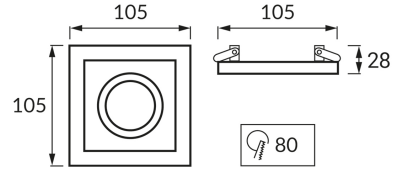

PRODUCT INFORMATION SHEET

BASIC INFORMATION

Product name:	BORYS D SILVER/BLACK
Ideus index:	03139
EAN barcode:	5901477331398
Colour :	Silver/black
Materials:	Aluminium alloy cast, plastic
Height:	28 mm
Width:	105 mm
Depth:	105 mm
Box packaging:	50 pcs

PRODUCT PARAMETERS

Power supply:	220-240V 50/60Hz
Power:	max 20 W
Lampholder type:	GU10
Dedicated light source:	LED
	Possibility of light source replacement
Product offer the possibility of adjusting the illumination direction:	Yes
Electric shock protection class:	2
Degree of protection provided against intrusion dust, accidental contact and water:	IP20
	For indoor use
CE	Declaration of conformity