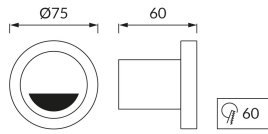

**PRODUCT INFORMATION SHEET**

Replaceability of light sources and/or control gears without product permanent damage

**BASIC INFORMATION**

Product name:	<b>KAMI LED C 3,5W WHITE NW</b>
Ideus index:	<b>03121</b>
EAN barcode:	<b>5901477331213</b>
Colour :	<b>White</b>
Materials:	<b>Aluminium alloy cast, glass</b>
Height:	<b>75 mm</b>
Width:	<b>75 mm</b>
Depth:	<b>60 mm</b>
Box packaging:	<b>50 pcs</b>

**PRODUCT PARAMETERS**

Power supply:	<b>230V 50Hz</b>
Power:	<b>3,5 W</b>
Dedicated light source:	<b>SMD LED, in set</b>
	<b>Non-replaceable light source</b>
	<b>Do not use with a mains dimmer</b>
Luminaire luminous flux:	<b>210 lm</b>
Light colour:	<b>Neutral white</b>
Luminous beam angle:	<b>140°</b>
Shelf life L70B50 in h:	<b>35 000 h</b>
Product offer the possibility of adjusting the illumination direction:	<b>No</b>
Light source luminous flux for a reference colour temperature:	<b>260 lm</b>
Colour temperature:	<b>4000 K</b>
Colour rendering index Ra:	<b>81</b>
Electric shock protection class:	<b>2</b>
Degree of protection provided against intrusion dust, accidental contact and water:	<b>IP44</b>
	<b>For indoor use</b>
CE	<b>Declaration of conformity</b>