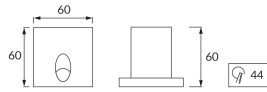

PRODUCT INFORMATION SHEET

Replaceability of light sources and/or control gears without product permanent damage

BASIC INFORMATION

Product name:	RAFI LED D 3W WHITE NW
Ideus index:	03119
EAN barcode:	5901477331190
Colour :	White
Materials:	Aluminium alloy cast
Height:	60 mm
Width:	60 mm
Depth:	60 mm
Box packaging:	100 pcs

PRODUCT PARAMETERS

Power supply:	230V 50Hz
Power:	3 W
Dedicated light source:	POWER LED, in set
	Non-replaceable light source
	Do not use with a mains dimmer
Luminaire luminous flux:	80 lm
Light colour:	Neutral white
Luminous beam angle:	140°
Shelf life L70B50 in h:	35 000 h
Product offer the possibility of adjusting the illumination direction:	No
Light source luminous flux for a reference colour temperature:	160 lm
Colour temperature:	3900 K
Colour rendering index Ra:	81
Electric shock protection class:	2
Degree of protection provided against intrusion dust, accidental contact and water:	IP44
	For indoor use
CE	Declaration of conformity