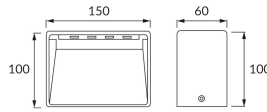

PRODUCT INFORMATION SHEET

Replaceability of light sources and/or control gears without product permanent damage

BASIC INFORMATION

Product name:	BETI LED L 5W NW
Ideus index:	03102
EAN barcode:	5901477331022
Colour :	White
Materials:	Aluminium alloy cast
Height:	60 mm
Width:	150 mm
Depth:	100 mm
Box packaging:	25 pcs

PRODUCT PARAMETERS

Power supply:	230V 50Hz
Power:	5 W
Dedicated light source:	SMD LED, in set
	Non-replaceable light source
	Do not use with a mains dimmer
Luminaire luminous flux:	400 lm
Light colour:	Neutral white
Luminous beam angle:	140°
Shelf life L70B50 in h:	35 000 h
Product offer the possibility of adjusting the illumination direction:	No
Light source luminous flux for a reference colour temperature:	510 lm
Colour temperature:	4200 K
Colour rendering index Ra:	80
Electric shock protection class:	1
Degree of protection provided against intrusion dust, accidental contact and water:	IP20
	For indoor use
Displacement factor (DF, cos φ1):	0.530
CE	Declaration of conformity