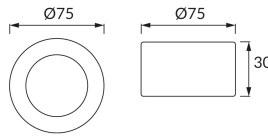

PRODUCT INFORMATION SHEET

Replaceability of light sources and/or control gears without product permanent damage

BASIC INFORMATION

Product name:	ALFI LED C SILVER NW
Ideus index:	03099
EAN barcode:	5901477330995
Colour :	Silver
Materials:	Steel sheet, glass
Height:	30 mm
Width:	75 mm
Depth:	75 mm
Box packaging:	50 pcs

REMARKS

Surface installation

PRODUCT PARAMETERS

Power supply:	230V 50Hz
Power:	3,5 W
Dedicated light source:	COB LED, in set
	Non-replaceable light source
	Do not use with a mains dimmer
Luminaire luminous flux:	255 lm
Light colour:	Neutral white
Luminous beam angle:	120°
Shelf life L70B50 in h:	35 000 h
Product offer the possibility of adjusting the illumination direction:	No
Light source luminous flux for a reference colour temperature:	275 lm
Colour temperature:	4100 K
Colour rendering index Ra:	83
Electric shock protection class:	2
Degree of protection provided against intrusion dust, accidental contact and water:	IP20
	For indoor use
CE	Declaration of conformity