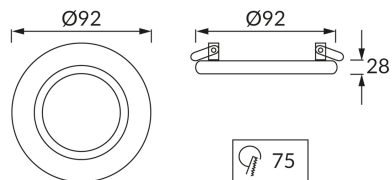

## BASIC INFORMATION

Product name:	<b>ALUM C SILVER</b>
Ideus index:	<b>03096</b>
EAN barcode:	<b>5901477330964</b>
Colour :	<b>Silver</b>
Materials:	<b>Aluminium</b>
Height:	<b>28 mm</b>
Width:	<b>92 mm</b>
Depth:	<b>92 mm</b>
Box packaging:	<b>50 pcs</b>

## PRODUCT PARAMETERS

Power supply:	<b>220-240V 50/60Hz</b>
Power:	<b>max 50 W</b>
Lampholder type:	<b>GU10</b>
Dedicated light source:	<b>LED</b>
	<b>Possibility of light source replacement</b>
Product offer the possibility of adjusting the illumination direction:	<b>Yes</b>
Electric shock protection class:	<b>2</b>
Degree of protection provided against intrusion dust, accidental contact and water:	<b>IP20</b>
	<b>For indoor use</b>
CE	<b>Declaration of conformity</b>