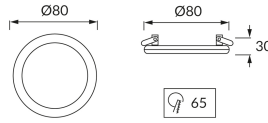

PRODUCT INFORMATION SHEET

Replaceability of light sources and/or control gears without product permanent damage

BASIC INFORMATION

Product name:	GOTI LED C WHITE 5W NW
Ideus index:	03083
EAN barcode:	5901477330834
Colour :	White
Materials:	Aluminium alloy cast, acrylic glass
Height:	38 mm
Width:	88 mm
Depth:	88 mm
Box packaging:	100 pcs

PRODUCT PARAMETERS

Power supply:	230V 50Hz
Power:	5 W
Dedicated light source:	SMD LED, in set
	Non-replaceable light source
	Do not use with a mains dimmer
Luminaire luminous flux:	420 lm
Light colour:	Neutral white
Luminous beam angle:	160°
Shelf life L70B50 in h:	35 000 h
Product offer the possibility of adjusting the illumination direction:	No
Light source luminous flux for a reference colour temperature:	660 lm
Colour temperature:	4000 K
Colour rendering index Ra:	82
Electric shock protection class:	2/3
Degree of protection provided against intrusion dust, accidental contact and water:	IP20
	For indoor use
Displacement factor (DF, cos φ1):	0.527
CE	Declaration of conformity