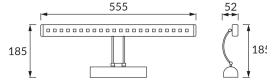

PRODUCT INFORMATION SHEET