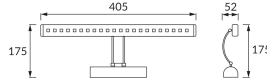

PRODUCT INFORMATION SHEET

Replaceability of light sources and/or control gears without product permanent damage

BASIC INFORMATION

Product name:	BRENA LED 4W ANTIC BRASS NW
Ideus index:	03069
EAN barcode:	5901477330698
Colour :	Antique brass
Materials:	Stainless steel
Height:	175 mm
Width:	405 mm
Depth:	52 mm
Box packaging:	12 pcs

PRODUCT PARAMETERS

Power supply:	230V 50Hz
Power:	4 W
Dedicated light source:	21 SMD LED, in set
	Non-replaceable light source
	Do not use with a mains dimmer
Luminaire luminous flux:	460 lm
Light colour:	Neutral white
Luminous beam angle:	112°
Shelf life L70B50 in h:	35 000 h
	On/off switch
Product offer the possibility of adjusting the illumination direction:	Yes
Light source luminous flux for a reference colour temperature:	480 lm
Colour temperature:	3900 K
Colour rendering index Ra:	80
Electric shock protection class:	1
Degree of protection provided against intrusion dust, accidental contact and water:	IP20
	For indoor use
CE	Declaration of conformity