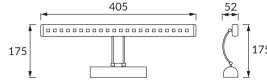

PRODUCT INFORMATION SHEET