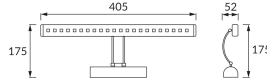

PRODUCT INFORMATION SHEET

Replaceability of light sources and/or control gears without product permanent damage

BASIC INFORMATION

Product name:	BRENA LED 4W MAT CHROME NW
Ideus index:	03068
EAN barcode:	5901477330681
Colour :	Matt chrome
Materials:	Stainless steel
Height:	175 mm
Width:	405 mm
Depth:	52 mm
Box packaging:	12 pcs

PRODUCT PARAMETERS

Power supply:	230V 50Hz
Power:	4 W
Dedicated light source:	21 SMD LED, in set
	Non-replaceable light source
	Do not use with a mains dimmer
Luminaire luminous flux:	460 lm
Light colour:	Neutral white
Luminous beam angle:	112°
Shelf life L70B50 in h:	35 000 h
	On/off switch
Product offer the possibility of adjusting the illumination direction:	Yes
Light source luminous flux for a reference colour temperature:	480 lm
Colour temperature:	3900 K
Colour rendering index Ra:	80
Electric shock protection class:	1
Degree of protection provided against intrusion dust, accidental contact and water:	IP20
	For indoor use
CE	Declaration of conformity