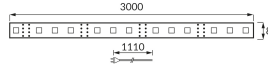

PRODUCT INFORMATION SHEET