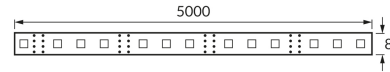

PRODUCT INFORMATION SHEET

BASIC INFORMATION

Product name:	LATE LED 5m 300 CW IP65
Ideus index:	03029
EAN barcode:	5901477330292
Colour :	White
Materials:	FR-4
Height:	2 mm
Width:	5000 mm
Depth:	8 mm
Box packaging:	100 pcs

REMARKS

- decorative product
- 60 SMD LED per 1 m
- 5 m per roll
- can be cut every 3 LEDs at cutting marks

PRODUCT PARAMETERS

Power supply:	DC 12 V
Power:	24 W
Dedicated light source:	300 SMD LED 28x35, in set
	Non-replaceable light source
	Do not use with a mains dimmer
Energy efficiency class:	E
Light colour:	Cold white
Luminous beam angle:	140°
Shelf life L70B50 in h:	35 000 h
Product offer the possibility of adjusting the illumination direction:	No
Light source luminous flux for a reference colour temperature:	2 925 lm
Colour temperature:	6500 K
Colour rendering index Ra:	81
Electric shock protection class:	3
Degree of protection provided against intrusion dust, accidental contact and water:	IP65
	For indoor use
CE	Declaration of conformity