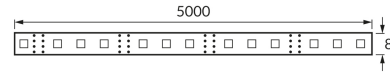

PRODUCT INFORMATION SHEET

BASIC INFORMATION

Product name:	LATE LED 5m 300 WW IP65
Ideus index:	03028
EAN barcode:	5901477330285
Colour :	White
Materials:	FR-4
Height:	2 mm
Width:	5000 mm
Depth:	8 mm
Box packaging:	100 pcs

REMARKS

- decorative product
- 60 SMD LED per 1 m
- 5 m per roll
- can be cut every 3 LEDs at cutting marks

PRODUCT PARAMETERS

Power supply:	DC 12 V
Power:	24 W
Dedicated light source:	300 SMD LED 28x35, in set
	Non-replaceable light source
	Do not use with a mains dimmer
Energy efficiency class:	E
Light colour:	Warm white
Luminous beam angle:	140°
Shelf life L70B50 in h:	35 000 h
Product offer the possibility of adjusting the illumination direction:	No
Light source luminous flux for a reference colour temperature:	2 875 lm
Colour temperature:	3000 K
Colour rendering index Ra:	81
Electric shock protection class:	3
Degree of protection provided against intrusion dust, accidental contact and water:	IP65
	For indoor use
CE	Declaration of conformity