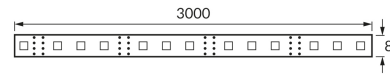

PRODUCT INFORMATION SHEET

BASIC INFORMATION

Product name:	LATE LED 3m 180 WW
Ideus index:	03022
EAN barcode:	5901477330223
Colour :	White
Materials:	FR-4
Height:	2 mm
Width:	3000 mm
Depth:	8 mm
Box packaging:	100 pcs

REMARKS

- decorative product
- 60 SMD LED per 1 m
- 3 m per roll
- can be cut every 3 LEDs at cutting marks

PRODUCT PARAMETERS

Power supply:	DC 12 V
Power:	14,4 W
Dedicated light source:	180 SMD LED 28x35, in set
	Non-replaceable light source
	Do not use with a mains dimmer
Energy efficiency class:	E
Light colour:	Warm white
Luminous beam angle:	140°
Shelf life L70B50 in h:	35 000 h
Product offer the possibility of adjusting the illumination direction:	No
Light source luminous flux for a reference colour temperature:	1 725 lm
Colour temperature:	3000 K
Colour rendering index Ra:	81
Electric shock protection class:	3
Degree of protection provided against intrusion dust, accidental contact and water:	IP20
	For indoor use
CE	Declaration of conformity