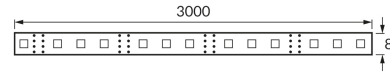

PRODUCT INFORMATION SHEET

BASIC INFORMATION

Product name:	LATE LED 3m 180 WW
Ideus index:	03022
EAN barcode:	5901477330223
Colour :	White
Materials:	FR-4
Height:	2 mm
Width:	3000 mm
Depth:	8 mm
Box packaging:	100 pcs

REMARKS

- decorative product
- 60 SMD LED per 1 m
- 3 m per roll
- can be cut every 3 LEDs at cutting marks

PRODUCT PARAMETERS

Power supply:	DC 12 V
Power:	14,4 W
Dedicated light source:	180 SMD LED 28x35, in set
	Non-replaceable light source
	Do not use with a mains dimmer
Energy efficiency class:	E
Light colour:	Warm white
Luminous beam angle:	140°
Shelf life L70B50 in h:	35 000 h
Product offer the possibility of adjusting the illumination direction:	No
Light source luminous flux for a reference colour temperature:	1 725 lm
Colour temperature:	3000 K
Colour rendering index Ra:	81
Electric shock protection class:	3
Degree of protection provided against intrusion dust, accidental contact and water:	IP20
	For indoor use
CE	Declaration of conformity