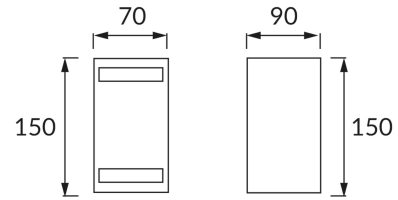

PRODUCT INFORMATION SHEET

BASIC INFORMATION

Product name:	FOREST 2xGU10 D
Ideus index:	03014
EAN barcode:	5901477330148
Colour :	Black
Materials:	Aluminium alloy cast, glass
Height:	150 mm
Width:	70 mm
Depth:	90 mm
Box packaging:	24 pcs

PRODUCT PARAMETERS

Power supply:	220-240V 50/60Hz
Power:	2 x max 35 W
Lampholder type:	GU10
Dedicated light source:	LED
	Possibility of light source replacement
Product offer the possibility of adjusting the illumination direction:	No
Electric shock protection class:	1
Degree of protection provided against intrusion dust, accidental contact and water:	IP54
	For indoor or outdoor use
CE	Declaration of conformity