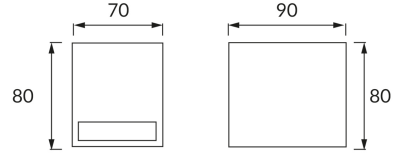

**PRODUCT INFORMATION SHEET**

**BASIC INFORMATION**

Product name:	<b>FOREST GU10 D</b>
Ideus index:	<b>03013</b>
EAN barcode:	<b>5901477330131</b>
Colour :	<b>Black</b>
Materials:	<b>Aluminium alloy cast, glass</b>
Height:	<b>80 mm</b>
Width:	<b>70 mm</b>
Depth:	<b>90 mm</b>
Box packaging:	<b>36 pcs</b>

**PRODUCT PARAMETERS**

Power supply:	<b>220-240V 50/60Hz</b>
Power:	<b>max 35 W</b>
Lampholder type:	<b>GU10</b>
Dedicated light source:	<b>LED</b>
	<b>Possibility of light source replacement</b>
Product offer the possibility of adjusting the illumination direction:	<b>No</b>
Electric shock protection class:	<b>1</b>
Degree of protection provided against intrusion dust, accidental contact and water:	<b>IP54</b>
	<b>For indoor or outdoor use</b>
CE	<b>Declaration of conformity</b>